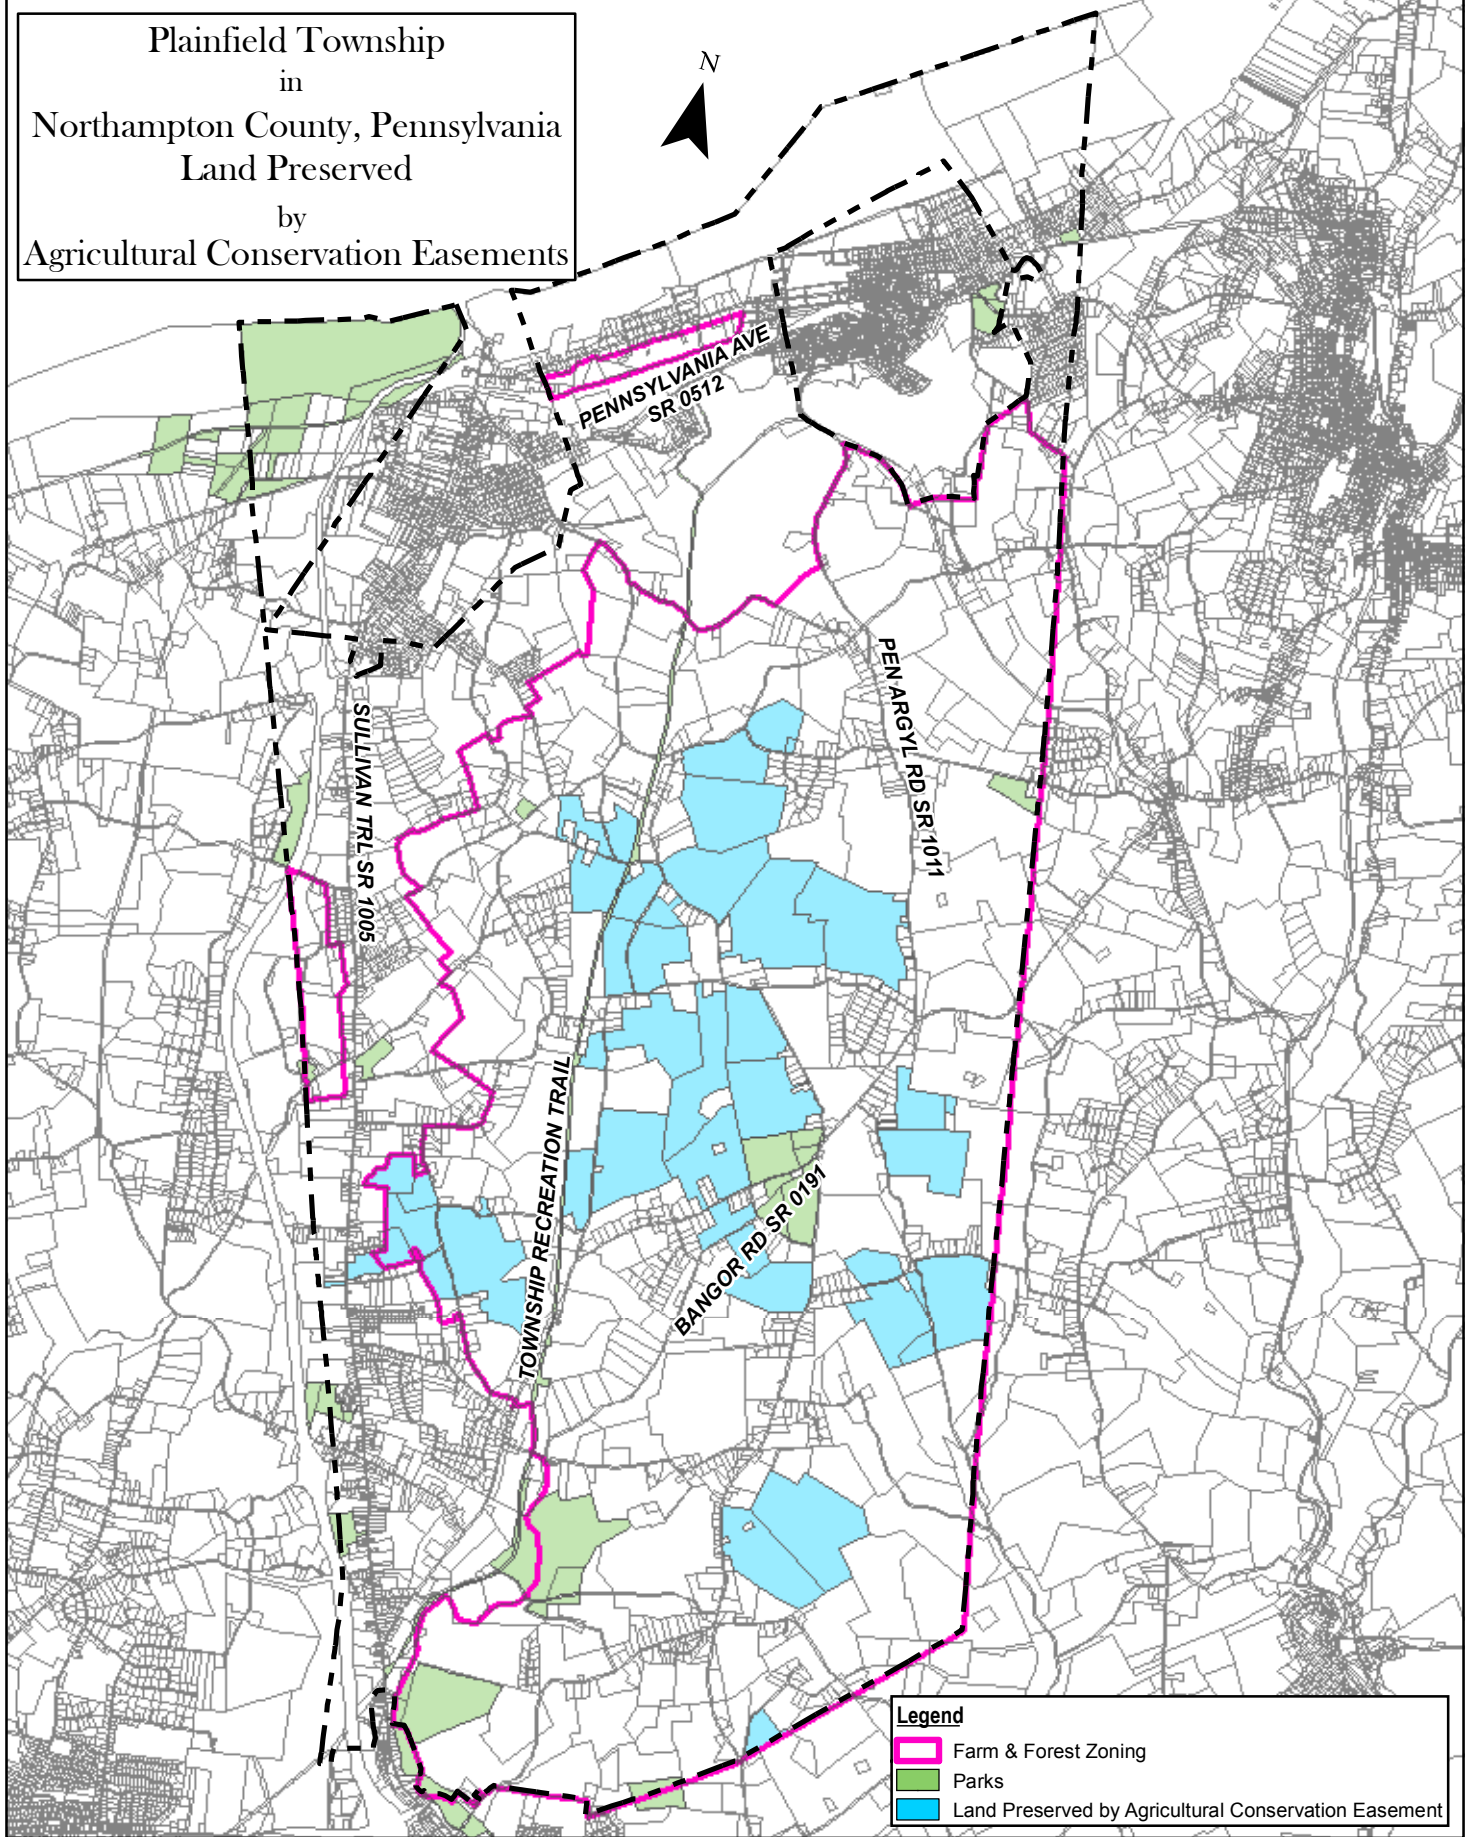

Plainfield Township
in
Northampton County, Pennsylvania
Land Preserved
by
Agricultural Conservation Easements

Legend

-  Farm & Forest Zoning
-  Parks
-  Land Preserved by Agricultural Conservation Easement

Parcel Boundaries June 2008
Land Preserved by Agricultural Conservation Easements as per
Northampton County Farmland Preservation list received March 18, 2009
and Lehigh Valley Planning Commission March 2008